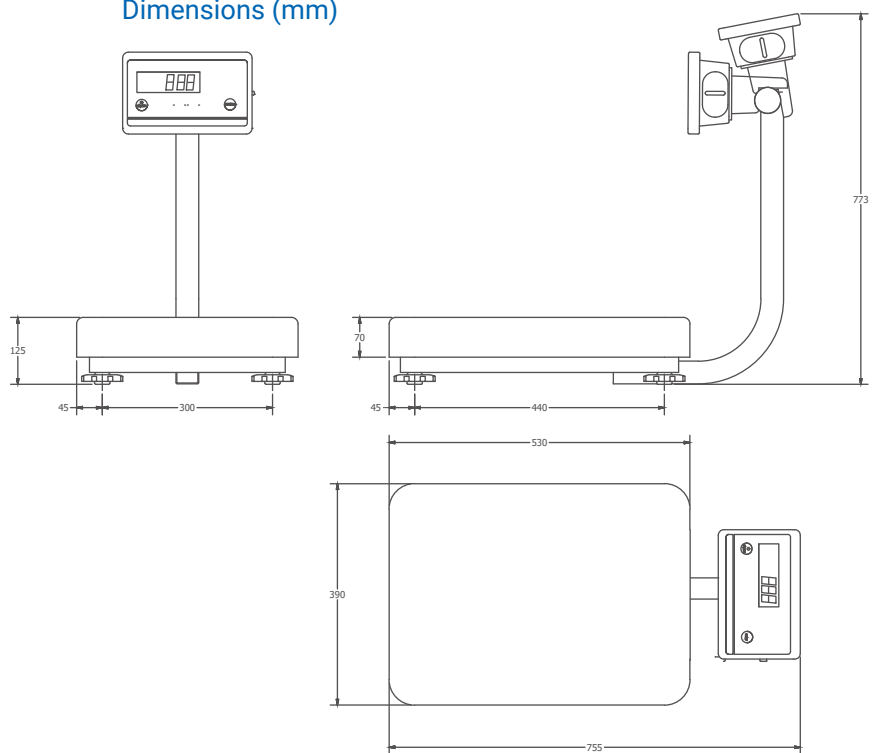

HIGH CAPACITY PERSONAL SCALE

Model: PW-200-FG

General Specifications

- High capacity platform scale (up to 200kg)
- Excellent resolution accuracy (20g)
- Large non-slip weigh platform
- Powered by AC adaptor or 4 x C cell batteries
- Easy Portability
- Clear LCD display, and easy to use keyboard
- RS-232C interface option available

Dimensions (mm)

PW-200-FG SCALE SPECIFICATIONS

Capacity	200kg
Resolution	20g

* Specifications are subject to change without notice